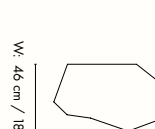

1104269203
Cashmere

1104269205
Black

Information

Size: H: 45 x W: 64.9 x D: 48.1 cm /

H: 17.7 x W: 25.6 x D: 18.9 in

Material: Powder coated iron

Info: Registered design

Care: Wipe with a damp cloth

Country of origin: Turkey

Net weight: 35.2 kg

Packsize: 1

Test: DS/EN 16121: 2013-A1:2017 Non-domestic storage furniture – Requirements for safety, strength, durability and stability

Measurements

D: 41.5 cm / 16.3 in

D: 41.5 cm / 16.3 in

D: 32 cm / 12.5 in

Space to feel comfortably you