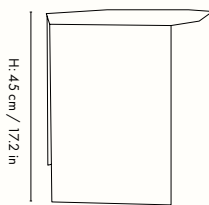

1104269203
Cashmere

1104269205
Black

Information

Size: H: 45 x W: 64.9 x D: 48.1 cm /

H: 17.7 x W: 25.6 x D: 18.9 in

Material: Powder coated iron

Info: Registered design

Care: Wipe with a damp cloth

Country of origin: Turkey

Net weight: 35.2 kg

Packsize: 1

Test: DS/EN 16121: 2013-A1:2017 Non-domestic storage furniture – Requirements for safety, strength, durability and stability

Measurements

D: 41.5 cm / 16.3 in

D: 41.5 cm / 16.3 in

D: 32 cm / 12.5 in

Space to feel comfortably you