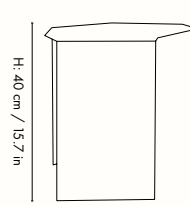

1104269203
Cashmere

1104269205
Black

Information

Size: H: 45 x W: 64.9 x D: 48.1 cm /

H: 17.7 x W: 25.6 x D: 18.9 in

Material: Powder coated iron

Info: Registered design

Care: Wipe with a damp cloth

Country of origin: Turkey

Net weight: 35.2 kg

Packsize: 1

Test: DS/EN 16121: 2013-A1:2017 Non-domestic storage furniture – Requirements for safety, strength, durability and stability

Measurements

D: 41.5 cm / 16.3 in

D: 41.5 cm / 16.3 in

D: 32 cm / 12.5 in

Space to feel comfortably you