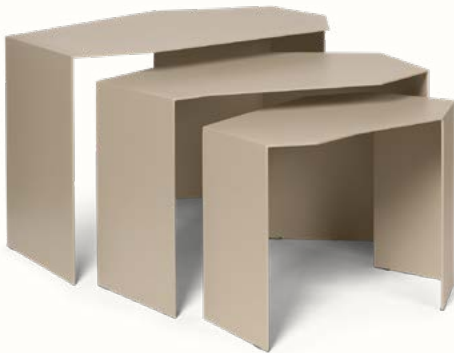

Product Fact Sheet

Shard Cluster Tables

ferm
L I V I N G

Shard Cluster Tables

Drawing inspiration from the sharp, raw edges of broken ceramic, glass, and rock, the Shard Table adds a striking expression to your space. Store the tables under each other for a sleek look or display them spread apart to create a dynamic arrangement. The Shard Tables can be used as a coffee table and are perfect for adding character to any room, embodying a design that seamlessly blends elegance with a touch of raw beauty.

1104269203
Cashmere

1104269205
Black

Information

Size: H: 45 x W: 64.9 x D: 48.1 cm /

H: 17.7 x W: 25.6 x D: 18.9 in

Material: Powder coated iron

Info: Registered design

Care: Wipe with a damp cloth

Country of origin: Turkey

Net weight: 35.2 kg

Packsize: 1

Test: DS/EN 16121: 2013-A1:2017 Non-domestic storage furniture – Requirements for safety, strength, durability and stability

Measurements

D: 41.5 cm / 16.3 in

D: 41.5 cm / 16.3 in

D: 32 cm / 12.5 in

Space to feel comfortably you