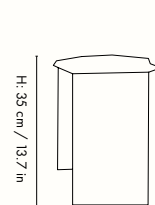

1104269203
Cashmere

1104269205
Black

Information

Size: H: 45 x W: 64.9 x D: 48.1 cm /

H: 17.7 x W: 25.6 x D: 18.9 in

Material: Powder coated iron

Info: Registered design

Care: Wipe with a damp cloth

Country of origin: Turkey

Net weight: 35.2 kg

Packsize: 1

Test: DS/EN 16121: 2013-A1:2017 Non-domestic storage furniture – Requirements for safety, strength, durability and stability

Measurements

D: 41.5 cm / 16.3 in

D: 41.5 cm / 16.3 in

D: 32 cm / 12.5 in

Space to feel comfortably you